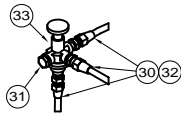

PICKED BY: _____

CHECKED BY: _____

DATE: _____

AIR KIT ACCESSORIES

- | | | |
|-----------|-----------------------------------|--------------------------|
| BRA RC065 | Yard Release Valve Kit | <input type="checkbox"/> |
| BRARC090 | Pressure Reduction Valve Assembly | <input type="checkbox"/> |

Yard Release Valve Kit

PART NUMBER	DESCRIPTION	No. REQ'D	<input type="checkbox"/>
30. BRA-RC001	1/8" NPT x 3/8" tube straight connector	3	<input type="checkbox"/>
31. BRA-RC002	1/8" Plug	1	<input type="checkbox"/>
32. BRA-RC060	3/8" OD Red nylon tube (m)	5	<input type="checkbox"/>
33. BRA-RC065VB	Yard release valve w/ Button	1	<input type="checkbox"/>
20. BRA-RC016	1/4" NPT x 3/8" tube straight connector (refer Airkit checklists for item 20)	1	<input type="checkbox"/>