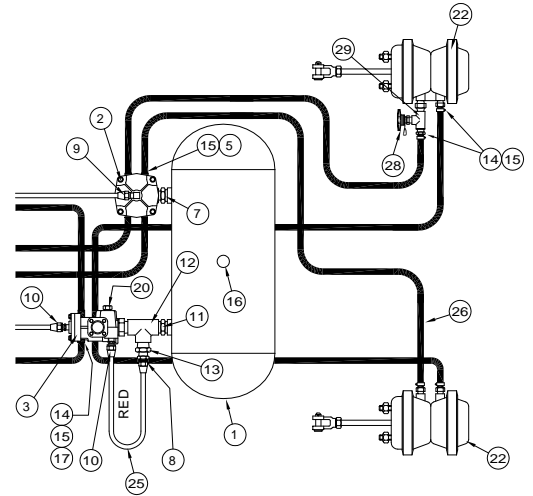

KITS USING 4 x SPRINGBRAKES

AIR CONTROL SYSTEMS

- BRA RC2-12 Tandem axle air kit with 2 x type12 actuators & 2 x 12/16 springbrakes
- BRA RC2-20 Tandem axle air kit with 2 x type 20 actuators & 2 x 20/24 springbrakes
- BRA RC2 Tandem axle air kit with 4 x 12/16 springbrakes
- BRA RC2-20S Tandem axle air kit with 4 x 20/24 springbrakes
- BRA RC2D-20 Dog trailer control kit with 2 x type 20 actuators & 2 x 12/16 springbrakes
- BRA RC2-2020 Dog trailer control kit with 2 x type 20 actuators & 2 x 20/24 springbrakes

AIR CONTROL SYSTEM SPARE PARTS

PART NUMBER	DESCRIPTION	No. REQ'D
1. BRA-RC001	Air tank	1
2. BRA-RC002	Relay valve	1
3. BRA-RC003M	Springbrake valve (park valve modified)	1
4. BRA-RC006	Coupling manifold	1
5. BRA-RC012	1/2" NPT x 1/2" hose barb	4
6. BRA-RC027	1/4" NPT x 1/2" hose barb (IF BRA RC2-12)	2
7. BRA-RC013A	3/4" NPT x 1/2" NPT reducing nipple	1
8. BRA-RC014	1/2" NPT x 3/8" tube straight connector	3
9. BRA-RC015	1/4" NPT x 3/8" tube x 90° connector	2
10. BRA-RC016	1/4" NPT x 3/8" tube straight connector	1
11. BRA-RC018	3/4" straight nipple	1
12. BRA-RC019	3/4" NPT female tee	1
13. BRA-RC020	3/4" NPT male x 1/2" NPT female reducing bush	1
14. BRA-RC021	3/8" NPT x 1/2" hose barb (IF BRA RC2-12)	6
14. BRA-RC021	3/8" NPT x 1/2" hose barb (IF BRA RC2-20 OR BRARC2D-20)	8
14. BRA-RC021	3/8" NPT x 1/2" hose barb (IF BRARC2, BRARC2-20S OR BRARC2D-2020)	12
15. BRA-RC022	1/2" hose clamp	12
16. BRA-RC023	Drain cock	1
17. BRA-RC025	3/8" NPT plug	2
18. BRA-RC028	Bayonet control line coupling (service)	1
19. BRA-RC029	Bayonet supply line coupling (emergency)	1
20. BRA-RC036	1/4" plug	1
21. BRA-RC005	Type 12 actuator with clevis (BRA RC2-12)	2
BRA-RC038	Type 20 actuator with clevis (BRA RC2-20,BRARC2D-20,BRARC2D-2020)	2
22. BRA-RC004	12/16 springbrake with clevis (BRA RC212,BRARC2,BRARC2D-20)	2
BRA-RC039	20/24 springbrakes with clevis (BRA RC2-20,BRARC2-20S,BRARC2D-2020)	2
23. BRA-RC059	3/8" O.D. blue nylon tube (max. 10m)	10
24. BRA-RC060	3/8" O.D. red nylon tube (max. 10m)	10
25. BRA-RC011	3/8" O.D. red nylon tube (300mm long)	1
26. BRA-RC033	1/2" I.D. rubber air hose (max 1.65m)	10
28. BRA-RC053	pressure test fitting	1
29. BRA-RC056	3/8" NPT female x female x male tee	1

CHECKLIST No.: RC2 -

PICKED BY: _____
CHECKED BY: _____
DATE: _____

CUSTOMER: _____
CUSTOMER O/No: _____
ROGERS INV. No.: _____