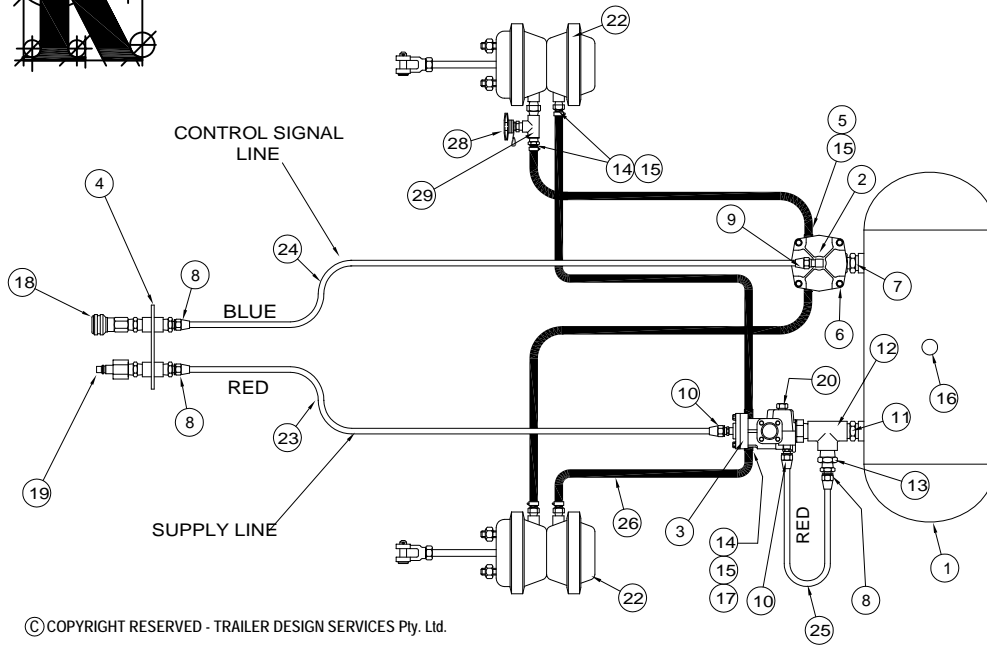

CHECKLIST No.: RC1 -

CUSTOMER: _____

CUSTOMER O/No: _____

ROGERS INV. No.: _____

PICKED BY: _____

CHECKED BY: _____

DATE: _____

© COPYRIGHT RESERVED - TRAILER DESIGN SERVICES Pty. Ltd.

AIR CONTROL SYSTEMS

- BRA RC1   Single axle air kit with 2 x 12/16 springbrakes   ☐
- BRA RC1-20   Single axle air kit with 2 x 20/24 springbrakes   ☐

AIR CONTROL SYSTEM SPARE PARTS

PART NUMBER	DESCRIPTION	No. REQ'D	
1. BRA-RC001	Air tank	1	☐
2. BRA-RC002	Relay valve	1	☐
3. BRA-RC003M	Springbrake valve (park valve modified)	1	☐
4. BRA-RC006	Coupling manifold	1	☐
5. BRA-RC012	1/2" NPT x 1/2" hose barb	2	☐
6. BRA-RC026	1/2" NPT plug	2	☐
7. BRA-RC013A	3/4" NPT x 1/2" NPT reducing nipple	1	☐
8. BRA-RC014	1/2" NPT x 3/8" tube straight connector	3	☐
9. BRA-RC015	1/4" NPT x 3/8" tube x 90° connector	2	☐
10. BRA-RC016	1/4" NPT x 3/8" tube straight connector	1	☐
11. BRA-RC018	3/4" straight nipple	1	☐
12. BRA-RC019	3/4" NPT female tee	1	☐
13. BRA-RC020	3/4" NPT male x 1/2" NPT female reducing bush	1	☐
14. BRA-RC021	3/8" NPT x 1/2" hose barb	6	☐
15. BRA-RC022	1/2" hose clamp	8	☐
16. BRA-RC023	Drain cock	1	☐
17. BRA-RC025	3/8" NPT plug	2	☐
18. BRA-RC028	Bayonet control line coupling (service)	1	☐
19. BRA-RC029	Bayonet supply line coupling (emergency)	1	☐
20. BRA-RC036	1/4" plug	1	☐
22. BRA-RC004	12/16 springbrake with clevis (BRA RC1)	2	☐
BRA-RC039	20/24 springbrakes with clevis (BRA RC1-20)	2	☐
23. BRA-RC059	3/8" O.D. blue nylon tube (max. 10m)	10	☐
24. BRA-RC060	3/8" O.D. red nylon tube (max. 10m)	10	☐
25. BRA-RC011	3/8" O.D. red nylon tube (300mm long)	1	☐
26. BRA-RC033	1/2" I.D. rubber air hose (max 1.65m)	10	☐
28. BRA-RC053	pressure test fitting	1	☐
29. BRA-RC056	3/8" NPT female x female x male tee	1	☐